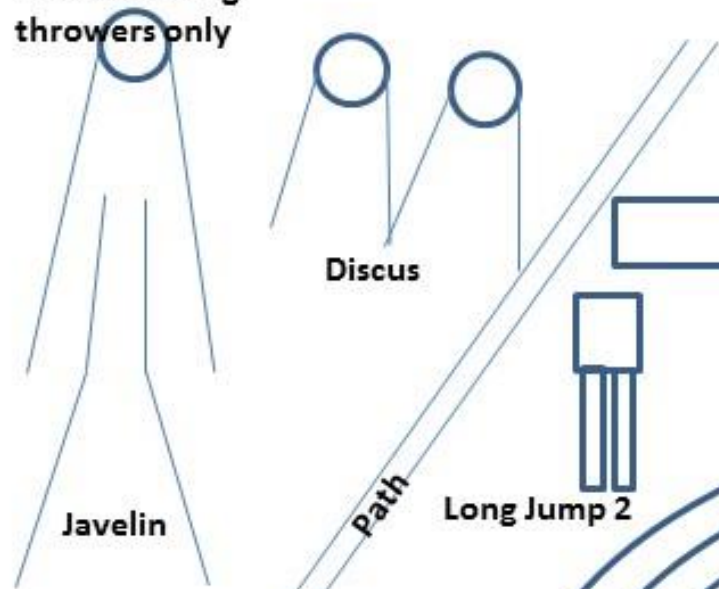

# Greenway Park No 2

Discus for long throwers only

Rugby Container

Athletics Container

← Car Park →

Cricket Nets

Junior Discus

500m, 700m & 800m = 2x past finish line  
 1500m = 4x past finish line  
 3000m = 7x past finish line

Canteen  
 Clubhouse  
 Toilets

Finish