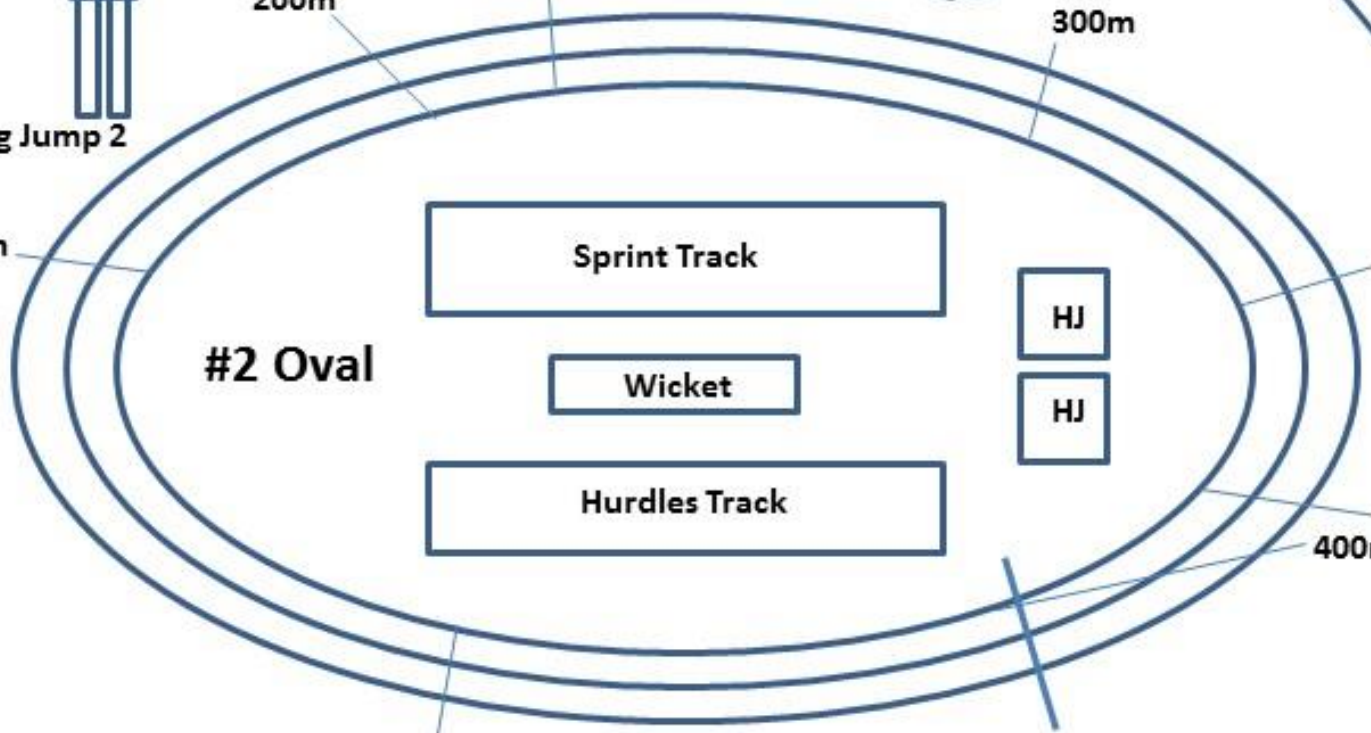

# Greenway Park No 2

Discus for long throwers only

Rugby Container

Athletics Container

← Car Park →

Cricket Nets

Junior Discus

500m, 700m & 800m = 2x past finish line  
 1500m = 4x past finish line  
 3000m = 7x past finish line